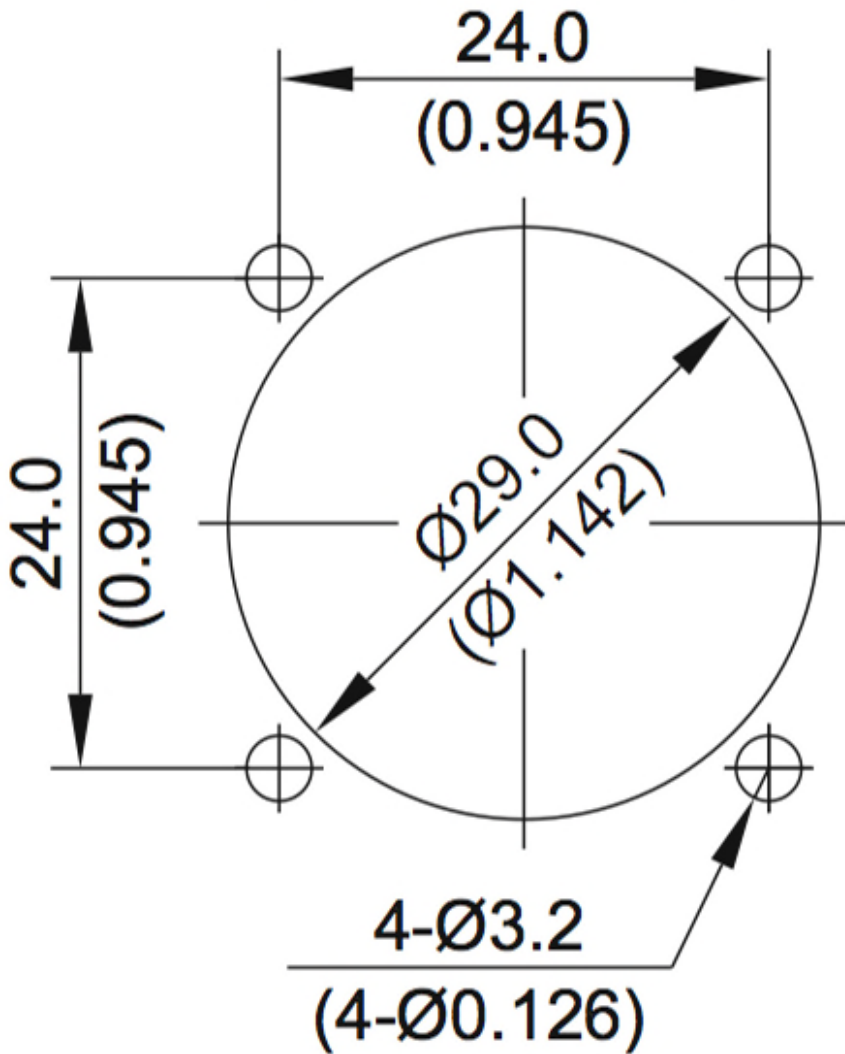

Panel Cutout OD3010 Series

OUTLET SIDE

INLET SIDE