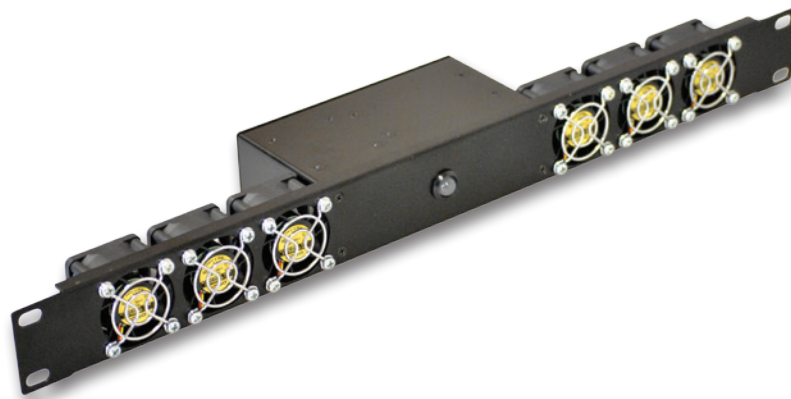

ORION FANS

ORION. We'll make YOU a fan.

1U High Fan Tray with Redundant Power

Low cost front exhaust fan panel

OA406 Fan Tray

The unit switches seamlessly if power is lost in one of the power supplies

Features and Benefits

- 1U high panel mount configuration
- High airflow – 160CFM
- Bi-color LED alarm indication
- Optional redundant power supply
- Universal 90-264VAC
- Sturdy 16 Ga powder coated steel construction
- 6 configurations available