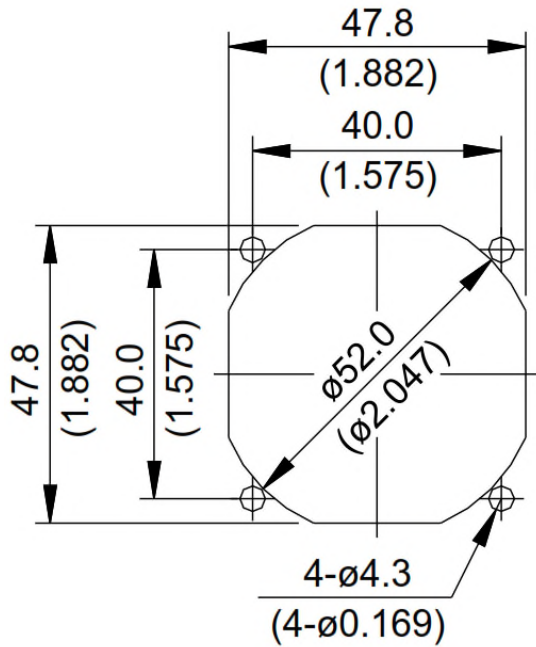

OD50_series Panel Cutout

OUTLET SIDE

INLET SIDE