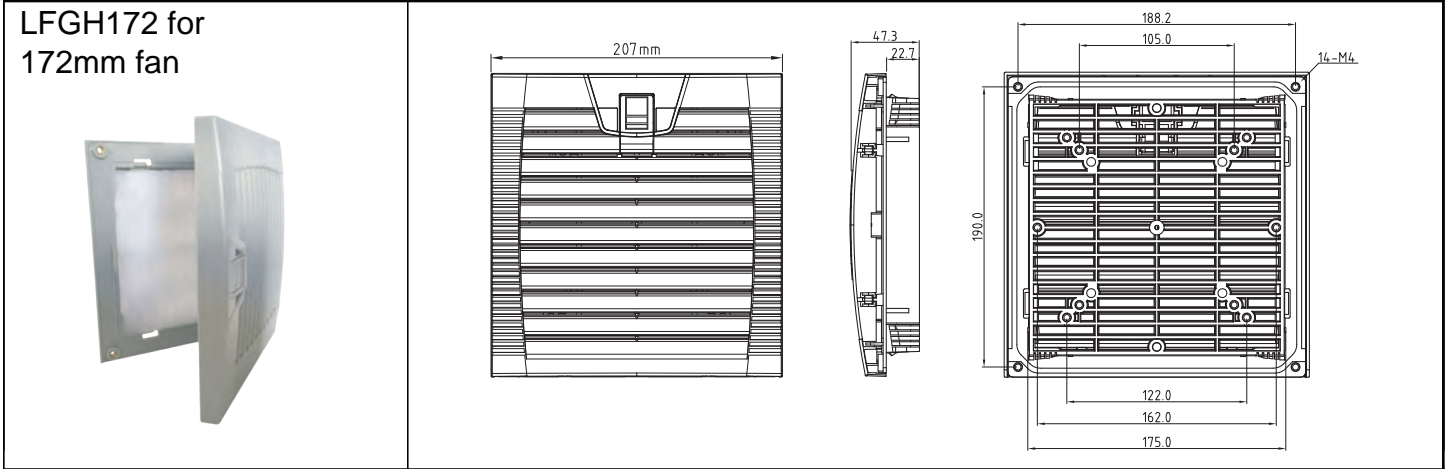

Louvered Fan Guards (hinged type)

Easy Access to Media

Part Number	LFGH172
Frame Description	ABS Resin - flame resistant UL94V-0, with UV protection. Vents with screens at 45-degree angle. Includes high foam sealing edge - protection grade IP44-IP54. Snap-fit or screw mount.
Filter Mesh Material	Nylon Fiber - Synthetic Resin, filters to 8 microns.
Color	Gray is standard. Black is available upon request. Minimums may apply.
Matching Series	OA109, OA125, OA162, OA172, OA4715, OA5920, OD1225, OD1232, OD1238, OD172
Hardware	1 bag - 4 ea. M4x8, washer, lock washer 1 bag - 4 ea. M4x12, nut, star washer

Filter Media 5-Packs	
Part Number	Description
LFG172BF/PK	For LFGH172

PANEL CUTOUT