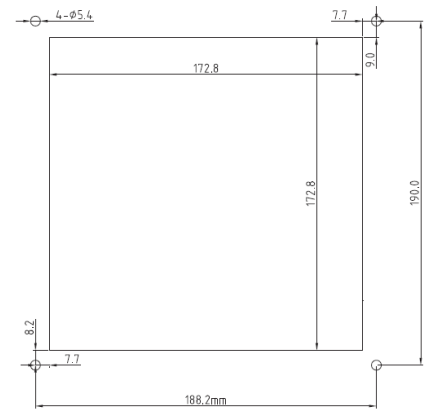

Louvered Fan Guards (hinged type)

Easy Access to Media

Part Number	LFGH172
Frame Description	ABS Resin - flame resistant UL94V-0, with UV protection. Vents with screens at 45-degree angle. Includes high foam sealing edge - protection grade IP44-IP54. Snap-fit or screw mount.
Filter Mesh Material	Nylon Fiber - Synthetic Resin, filters to 8 microns.
Color	Gray is standard. Black is available upon request. Minimums may apply.
Matching Series	OA109, OA125, OA162, OA172, OA4715, OA5920, OD1225, OD1232, OD1238, OD172
Hardware	1 bag - 4 ea. M4x8, washer, lock washer 1 bag - 4 ea. M4x12, nut, star washer

Filter Media 5-Packs	
Part Number	Description
LFG172BF/PK	For LFGH172

PANEL CUTOUT