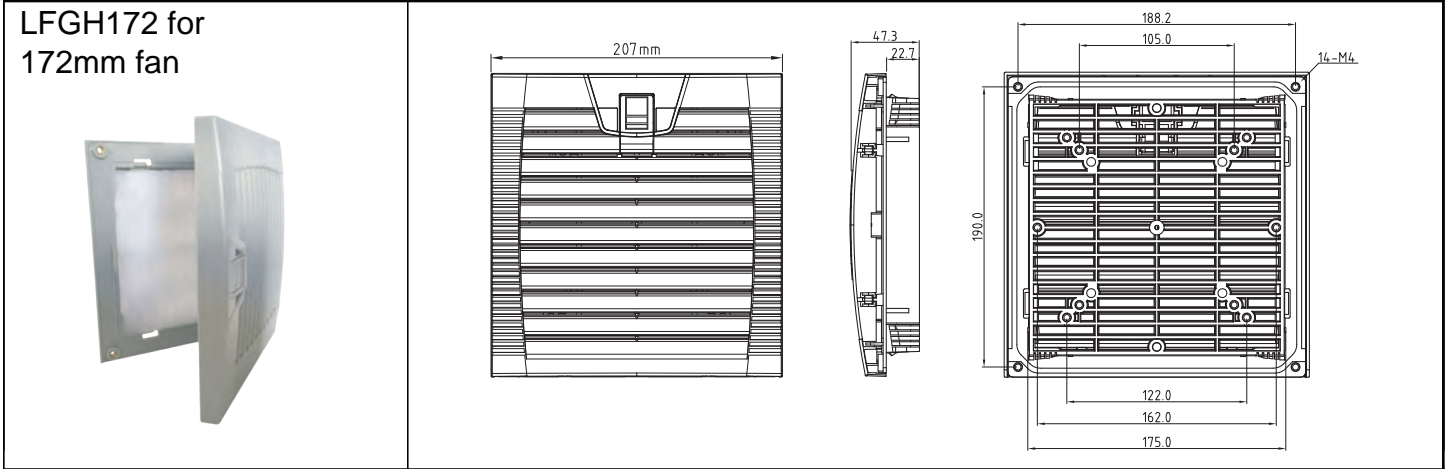

# Louvered Fan Guards (hinged type)

Easy Access to Media

<b>Part Number</b>	LFGH172
<b>Frame Description</b>	ABS Resin - flame resistant UL94V-0, with UV protection. Vents with screens at 45-degree angle. Includes high foam sealing edge - protection grade IP44-IP54. Snap-fit or screw mount.
<b>Filter Mesh Material</b>	Nylon Fiber - Synthetic Resin, filters to 8 microns.
<b>Color</b>	Gray is standard. Black is available upon request. Minimums may apply.
<b>Matching Series</b>	OA109, OA125, OA162, OA172, OA4715, OA5920, OD1225, OD1232, OD1238, OD172
<b>Hardware</b>	1 bag - 4 ea. M4x8, washer, lock washer 1 bag - 4 ea. M4x12, nut, star washer