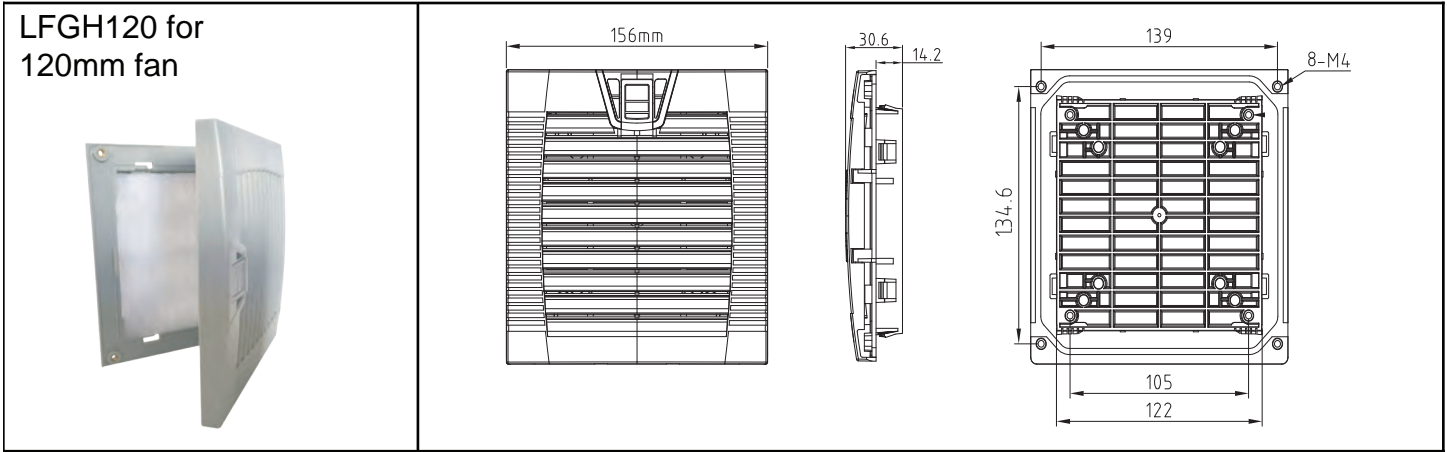

Louvered Fan Guards (hinged type)

Easy Access to Media

Part Number	LFGH120	Filter Media 5-Packs	
Frame Description	ABS Resin - flame resistant UL94V-0, with UV protection. Vents with screens at 45-degree angle. Includes high foam sealing edge - protection grade IP44-IP54. Snap-fit or screw mount.	Part Number	Description
Filter Mesh Material	Nylon Fiber - Synthetic Resin, filters to 8 microns.	LFG120BF/PK	For LFGH120
Color	Gray is standard. Black is available upon request. Minimums may apply.		
Matching Series	OA109, OA125, OA4715, OD1225, OD1232, OD1238		
Hardware	1 bag - 4 ea. M4x8, washer, lock washer 1 bag - 4 ea. M4x12, nut, star washer		

PANEL CUTOUT