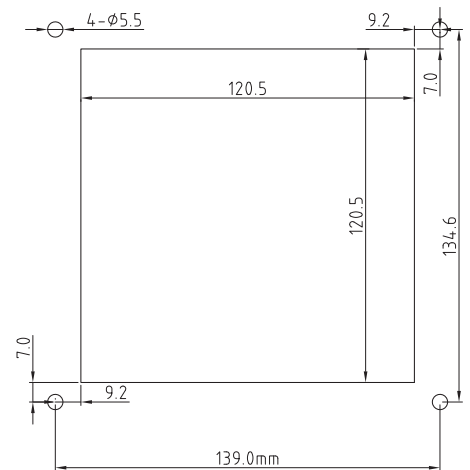

Louvered Fan Guards (hinged type)

Easy Access to Media

Part Number	LFGH120	Filter Media 5-Packs	
Frame Description	ABS Resin - flame resistant UL94V-0, with UV protection. Vents with screens at 45-degree angle. Includes high foam sealing edge - protection grade IP44-IP54. Snap-fit or screw mount.	Part Number	Description
Filter Mesh Material	Nylon Fiber - Synthetic Resin, filters to 8 microns.	LFG120BF/PK	For LFGH120
Color	Gray is standard. Black is available upon request. Minimums may apply.		
Matching Series	OA109, OA125, OA4715, OD1225, OD1232, OD1238		
Hardware	1 bag - 4 ea. M4x8, washer, lock washer 1 bag - 4 ea. M4x12, nut, star washer		

PANEL CUTOUT